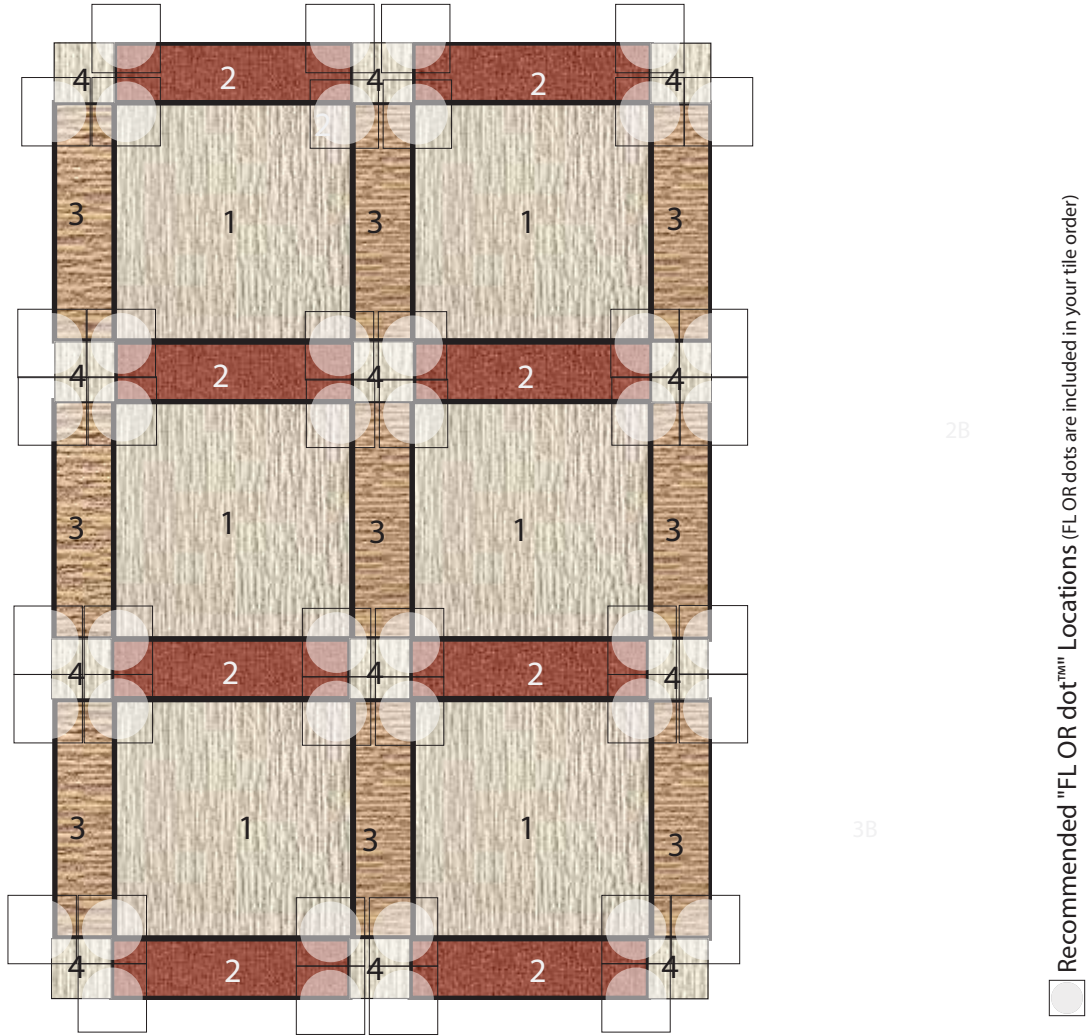

Boxed In

35 Tile Area Rug
4'6" X 6'7"

COMPONENTS

- 1 | Six Tiles of Made You Look in Pearl
- 2 | Eight 1/4 Cut Tiles of Made You Look in Spice
- 3 | Nine 1/4 Cut Tiles of Made You Look in Tawny
- 4 | Twelve 1/16 Cut Tiles of Made You Look in Bone

DISCLAIMER : Here we have illustrated a typical sized (approximately 10' x 12') area rug, but the beauty of FLOR is you can create a rug of any size. The pattern seen Above can be duplicated to become larger, or rows and columns can be removed to become smaller. Need Help? Call us at 866.952.4093.